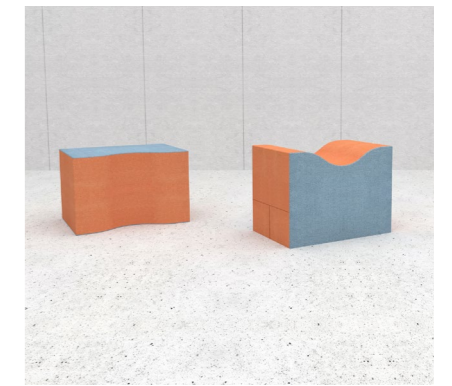

Cloud Snail Collection

The Cloud Snail Collection consists of the iconic Cloud Snail and the Cloud Ottomans. Cloud Snail embodies the concept of both resting and sitting in one supportive structure; lay or sit inside the hollow area of the Cloud Snail, or sit on the Cloud Snail's 'Neck' as if riding on a snail. The hollow part of the head can also be used as a storage area. Meanwhile, the memorably shaped Cloud Ottomans can be laid on any side, with even a modular option via the Cloud Wave.

Cloud Snail Selection

Cloud Snail
3200W x 450/1550D x 1810H x 460SH

Cloud Bean
650W x 400D x 420H

Cloud Mound
650W x 400D x 405H

Cloud Wave
600W x 400D x 400H