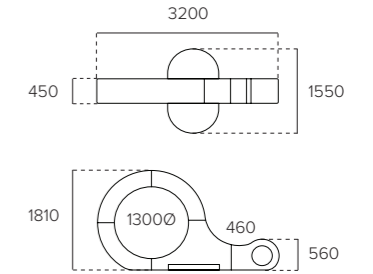

Cloud Snail Collection

The Cloud Snail Collection consists of the iconic Cloud Snail and the Cloud Ottomans. Cloud Snail embodies the concept of both resting and sitting in one supportive structure; lay or sit inside the hollow area of the Cloud Snail, or sit on the Cloud Snail's 'Neck' as if riding on a snail. The hollow part of the head can also be used as a storage area. Meanwhile, the memorably shaped Cloud Ottomans can be laid on any side, with even a modular option via the Cloud Wave.

Cloud Snail Selection

Cloud Snail
3200W x 450/1550D x 1810H x 460SH

Cloud Bean
650W x 400D x 420H

Cloud Mound
650W x 400D x 405H

Cloud Wave
600W x 400D x 400H