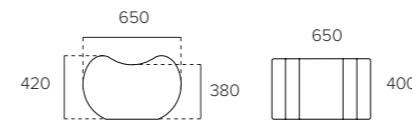

Cloud Snail Collection

The Cloud Snail Collection consists of the iconic Cloud Snail and the Cloud Ottomans. Cloud Snail embodies the concept of both resting and sitting in one supportive structure; lay or sit inside the hollow area of the Cloud Snail, or sit on the Cloud Snail's 'Neck' as if riding on a snail. The hollow part of the head can also be used as a storage area. Meanwhile, the memorably shaped Cloud Ottomans can be laid on any side, with even a modular option via the Cloud Wave.

Cloud Snail Selection

Cloud Snail
3200W x 450/1550D x 1810H x 460SH

Cloud Bean
650W x 400D x 420H

Cloud Mound
650W x 400D x 405H

Cloud Wave
600W x 400D x 400H