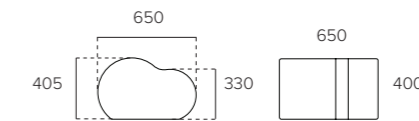

Cloud Snail Selection

Cloud Snail
3200W x 450/1550D x 1810H x 460SH

Cloud Bean
650W x 400D x 420H

Cloud Mound
650W x 400D x 405H

Cloud Wave
600W x 400D x 400H