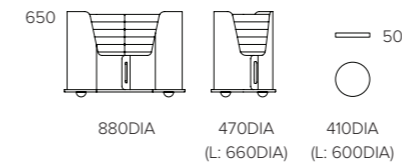

Dynamic Seating

The Dynamic Seating collection groups together a selection of flexible and versatile seating. This includes the Padi Storage Unit on wheels, where sets of 10 or 20 floor mats are easily stored and moved. Meanwhile motion seating that can tilt and rock - the Lips, Mogi, Dodo and the Balance Ottoman - are all providers of healthy and active sitting. Or utilise the R2, a stool on wheels that also acts as a storage unit, along with a writing pad option.

Dynamic Seating Selection

Padi Storage Unit
 10 Mats: 470DIA x 650H / Mats: 410DIA x 50H
 20 Mats: 880W x 470D x 650H / Mats: 410DIA x 50H
 10 Mats Large: 660DIA x 650H / Mats: 600DIA x 50H

Lips
 935W x 430D x 435H
 With a curved plywood base for rocking movement.

R2
 400DIA x 475H / Writing Pad: 430W x 220D x 700H
 Metal Shell: White or Black / Seat: Upholstered
 Optional Storage Pad and Writing Pad

Balance Ottoman
 Small: 450W x 400D x 320H
 Medium: 450W x 400D x 400H
 Large: 450W x 400D x 450H