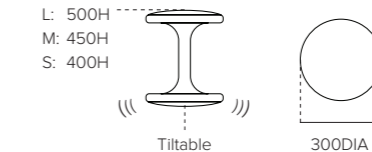

Dodo
300DIA Seat, with a Curved Base for Tilt Action
Size 1: 310H / Size 2: 385H / Size 3: 460H / Size 4: 535H
White Base and Black Seat with Red, Lime or Teal Ring