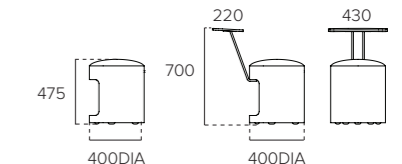

Dynamic Seating Selection

Padi Storage Unit
 10 Mats: 470DIA x 650H / Mats: 410DIA x 50H
 20 Mats: 880W x 470D x 650H / Mats: 410DIA x 50H
 10 Mats Large: 660DIA x 650H / Mats: 600DIA x 50H

Lips
 935W x 430D x 435H
 With a curved plywood base for rocking movement.

R2
 400DIA x 475H / Writing Pad: 430W x 220D x 700H
 Metal Shell: White or Black / Seat: Upholstered
 Optional Storage Pad and Writing Pad

Balance Ottoman
 Small: 450W x 400D x 320H
 Medium: 450W x 400D x 400H
 Large: 450W x 400D x 450H