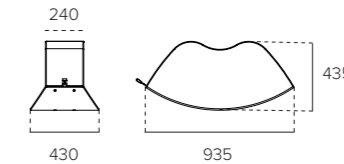

Dynamic Seating Selection

Padi Storage Unit
 10 Mats: 470DIA x 650H / Mats: 410DIA x 50H
 20 Mats: 880W x 470D x 650H / Mats: 410DIA x 50H
 10 Mats Large: 660DIA x 650H / Mats: 600DIA x 50H

Lips
 935W x 430D x 435H
 With a curved plywood base for rocking movement.

R2
 400DIA x 475H / Writing Pad: 430W x 220D x 700H
 Metal Shell: White or Black / Seat: Upholstered
 Optional Storage Pad and Writing Pad

Balance Ottoman
 Small: 450W x 400D x 320H
 Medium: 450W x 400D x 400H
 Large: 450W x 400D x 450H