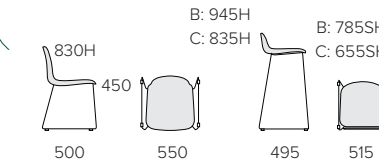

# Hive Collection

The Hive Collection of chairs and stools share the Hive's signature honeycomb shell. Coming in multiple height and base options, Hive is not only versatile but can also be customised even further with custom PP shell colours or upholstery options. Use the Hive in conjunction with our other seating products; Hive Stools can be used with Rotunda or Blaze Light High Back Back Tables, or the Hive Chairs can be used with the Cub Workstation.

## Hive Selection

**Hive Sled Base**  
550W x 500D x 830H x 450SH  
Stackable to 4

**Hive 4 Leg Timber Base**  
450W x 470D x 800H x 450SH

**Hive 4 Star Chrome Base**  
470W x 480D x 810H x 450SH

**Hive Counter Stool and Hive Bar Stool**  
Counter Stool: 515W x 495D x 835H x 655SH  
Bar Stool: 515W x 495D x 945H x 785SH

**Hive Stool Timber**  
470W x 460D x 865H x 680SH

**Hive Upholstered Option**  
Adds 10mm of Seat Height - Select any Upholstery

Standard PP Shell

Custom PP Shell Colours (All Upholstery Customisable)