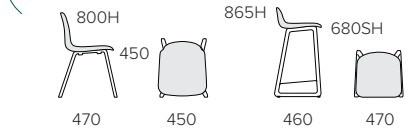

Library Classroom Breakout Cafeteria Staff Hall

## Hive Selection

**Hive Sled Base**  
550W x 500D x 830H x 450SH  
Stackable to 4

**Hive 4 Leg Timber Base**  
450W x 470D x 800H x 450SH

**Hive 4 Star Chrome Base**  
470W x 480D x 810H x 450SH

**Hive Counter Stool and Hive Bar Stool**  
Counter Stool: 515W x 495D x 835H x 655SH  
Bar Stool: 515W x 495D x 945H x 785SH

**Hive Stool Timber**  
470W x 460D x 865H x 680SH

**Hive Upholstered Option**  
Adds 10mm of Seat Height - Select any Upholstery

Standard PP Shell

Custom PP Shell Colours (All Upholstery Customisable)