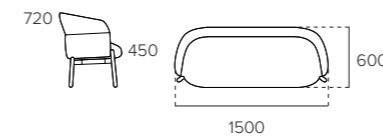

Jade Timber Base Selection

Jade Medium Back 1 Seater Timber Base
700W x 600D x 720H x 450SH

Jade Wide Med. Back 1 Seater Timber Base
1000W x 830D x 840H x 430SH

Jade Wide High Back 1 Seater Timber Base
1000W x 830D x 1140H x 430SH

Jade Medium Back 2 Seater Timber Base
1500W x 600D x 720H x 450SH

Jade Wide Med. Back 2 Seater Timber Base
1830W x 830D x 840H x 430SH

Jade Wide High Back 2 Seater Timber Base
1830W x 830D x 1140H x 430SH