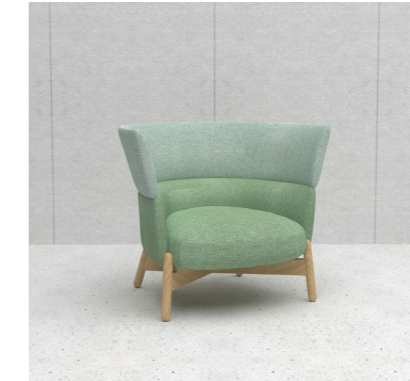

Jade Collection

The Jade Timber Base Collection encompasses privacy and style through customisable fabric options and a selection of back heights and designs. The diverse options and elegant design of the Jade Collection makes it a top choice for staff lounge areas, breakout areas and open spaces.

Jade Timber Base Selection

Jade Medium Back 1 Seater Timber Base
700W x 600D x 720H x 450SH

Jade Wide Med. Back 1 Seater Timber Base
1000W x 830D x 840H x 430SH

Jade Wide High Back 1 Seater Timber Base
1000W x 830D x 1140H x 430SH

Jade Medium Back 2 Seater Timber Base
1500W x 600D x 720H x 450SH

Jade Wide Med. Back 2 Seater Timber Base
1830W x 830D x 840H x 430SH

Jade Wide High Back 2 Seater Timber Base
1830W x 830D x 1140H x 430SH