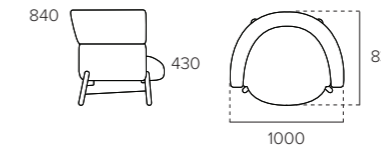

Jade Timber Base Selection

Jade Medium Back 1 Seater Timber Base
700W x 600D x 720H x 450SH

Jade Wide Med. Back 1 Seater Timber Base
1000W x 830D x 840H x 430SH

Jade Wide High Back 1 Seater Timber Base
1000W x 830D x 1140H x 430SH

Jade Medium Back 2 Seater Timber Base
1500W x 600D x 720H x 450SH

Jade Wide Med. Back 2 Seater Timber Base
1830W x 830D x 840H x 430SH

Jade Wide High Back 2 Seater Timber Base
1830W x 830D x 1140H x 430SH