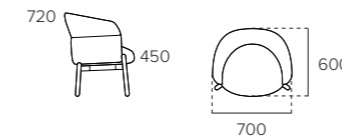

Jade Timber Base Selection

Jade Medium Back 1 Seater Timber Base
700W x 600D x 720H x 450SH

Jade Wide Med. Back 1 Seater Timber Base
1000W x 830D x 840H x 430SH

Jade Wide High Back 1 Seater Timber Base
1000W x 830D x 1140H x 430SH

Jade Medium Back 2 Seater Timber Base
1500W x 600D x 720H x 450SH

Jade Wide Med. Back 2 Seater Timber Base
1830W x 830D x 840H x 430SH

Jade Wide High Back 2 Seater Timber Base
1830W x 830D x 1140H x 430SH