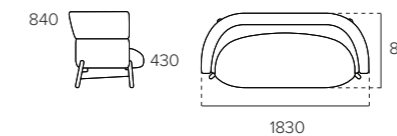

Jade Timber Base Selection

Jade Medium Back 1 Seater Timber Base
700W x 600D x 720H x 450SH

Jade Wide Med. Back 1 Seater Timber Base
1000W x 830D x 840H x 430SH

Jade Wide High Back 1 Seater Timber Base
1000W x 830D x 1140H x 430SH

Jade Medium Back 2 Seater Timber Base
1500W x 600D x 720H x 450SH

Jade Wide Med. Back 2 Seater Timber Base
1830W x 830D x 840H x 430SH

Jade Wide High Back 2 Seater Timber Base
1830W x 830D x 1140H x 430SH