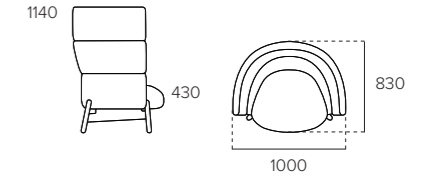

Jade Timber Base Selection

Jade Medium Back 1 Seater Timber Base
700W x 600D x 720H x 450SH

Jade Wide Med. Back 1 Seater Timber Base
1000W x 830D x 840H x 430SH

Jade Wide High Back 1 Seater Timber Base
1000W x 830D x 1140H x 430SH

Jade Medium Back 2 Seater Timber Base
1500W x 600D x 720H x 450SH

Jade Wide Med. Back 2 Seater Timber Base
1830W x 830D x 840H x 430SH

Jade Wide High Back 2 Seater Timber Base
1830W x 830D x 1140H x 430SH